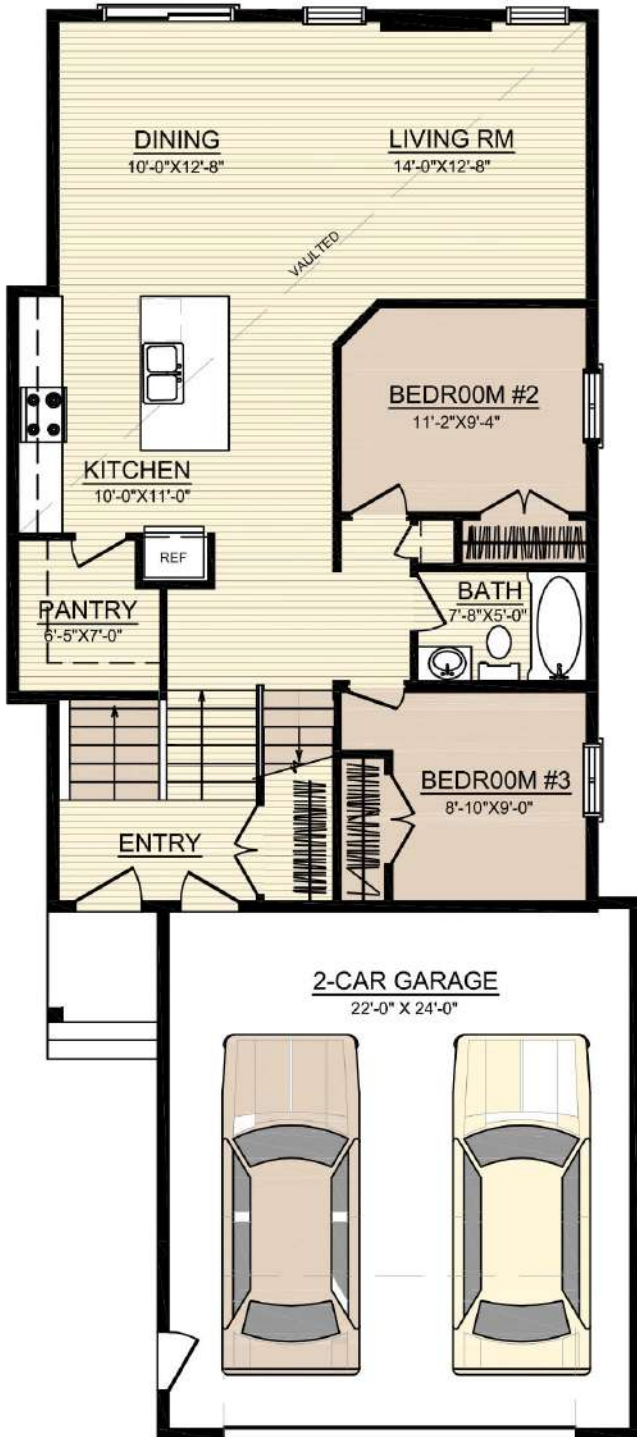

# The LEXUS III

1,494 sq. ft.

main floor | 1,100 sq. ft.

second floor | 394 sq. ft.

Front Elevation