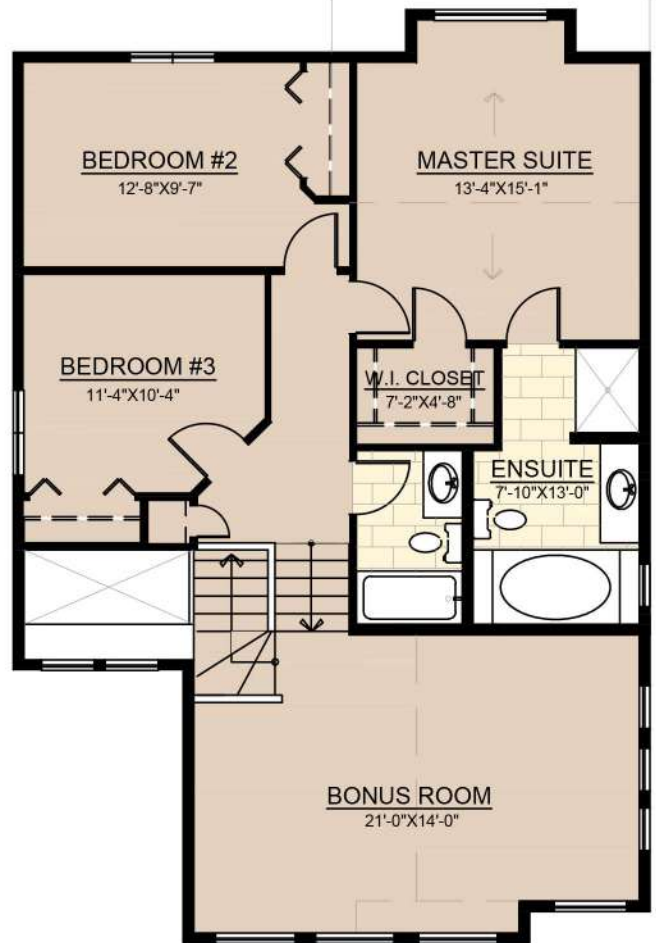

The BELLEVUE II

2,027 sq. ft.

main floor | 918 sq. ft.

second floor | 1,109 sq. ft.

Front Elevation