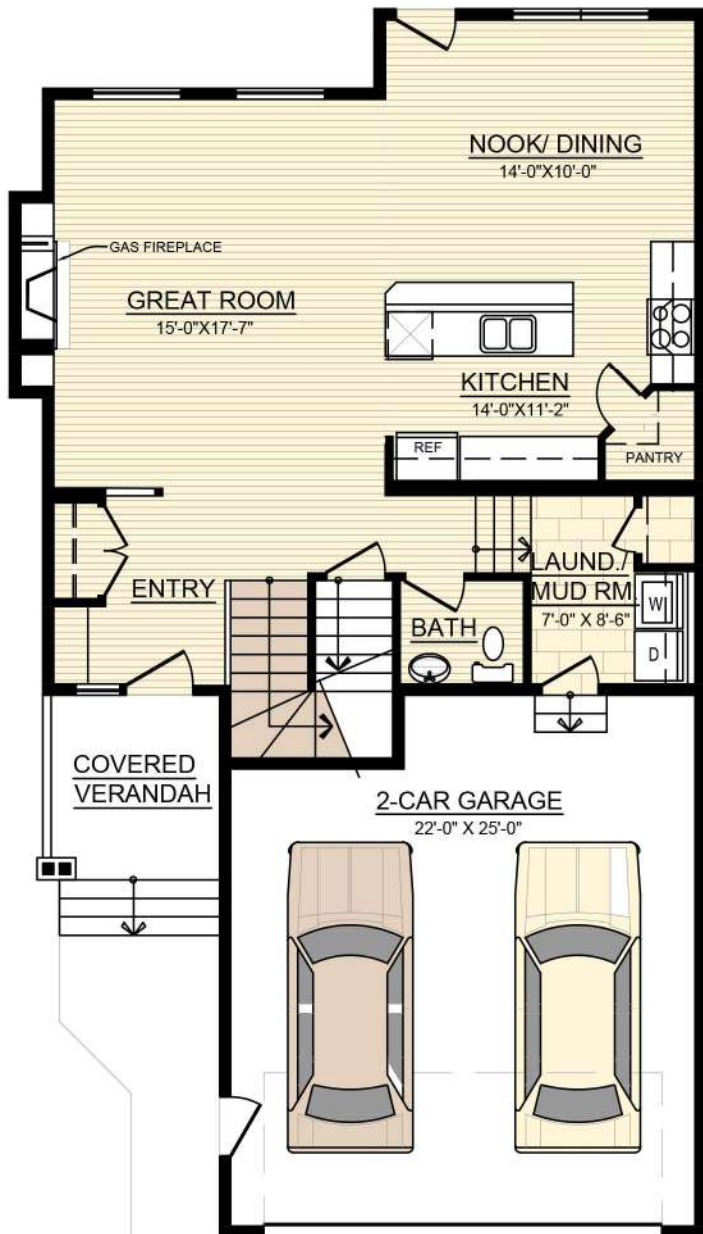

The BELLEVUE II

2,027 sq. ft.

main floor | 918 sq. ft.

second floor | 1,109 sq. ft.

Front Elevation