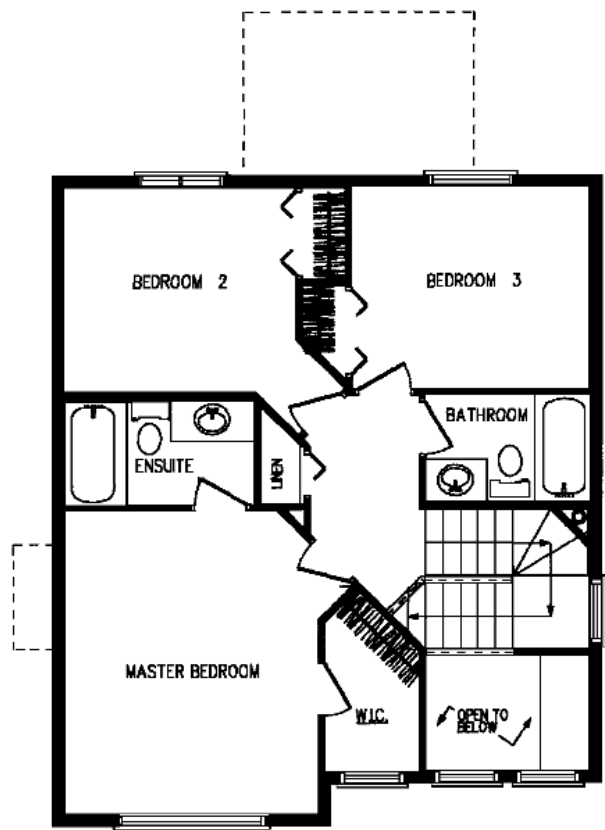

LAKEVIEW

1540 S.F.

MAIN FLOOR PLAN
842 SQUARE FEET

SECOND FLOOR PLAN
732 SQUARE FEET

*These Brochures are illustrations only,
they do not represent the actual house being built.*

*This plan is the property of Dirham Homes. All rights reserved,
including the right of reproductions in whole or in part, in any form,
without written permission of Dirham Homes.*