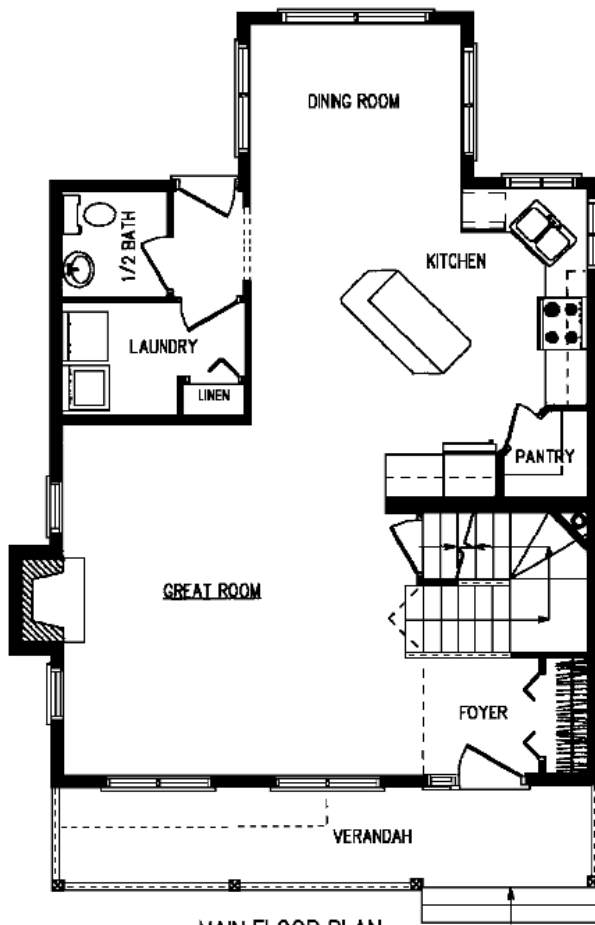

LAKEVIEW

1540 S.F.

MAIN FLOOR PLAN
842 SQUARE FEET

SECOND FLOOR PLAN
732 SQUARE FEET

*These Brochures are illustrations only,
they do not represent the actual house being built.*

*This plan is the property of Dirham Homes. All rights reserved,
including the right of reproductions in whole or in part, in any form,
without written permission of Dirham Homes.*