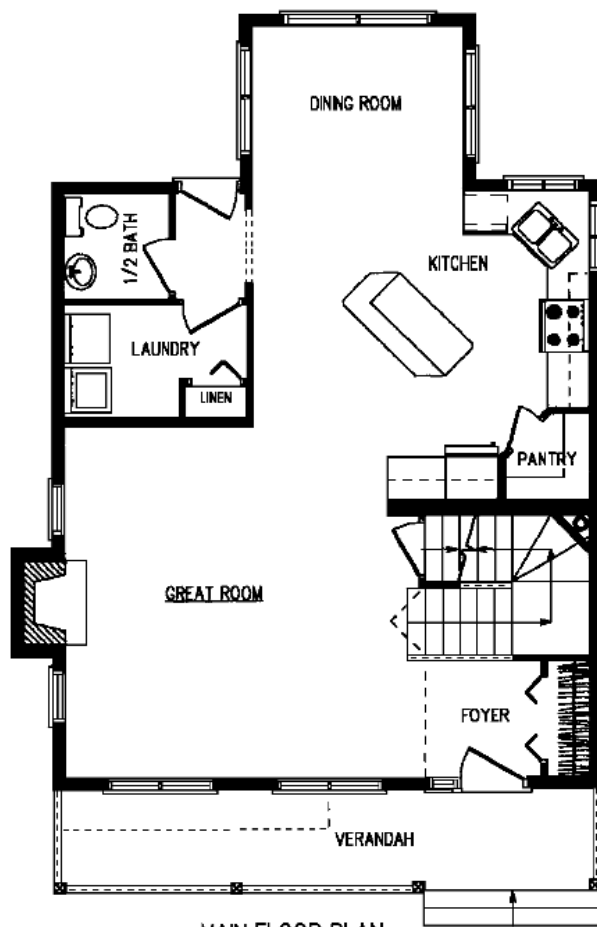

LAKEVIEW

1540 S.F.

MAIN FLOOR PLAN
842 SQUARE FEET

SECOND FLOOR PLAN
732 SQUARE FEET

*These Brochures are illustrations only,
they do not represent the actual house being built.*

*This plan is the property of Dirham Homes. All rights reserved,
including the right of reproductions in whole or in part, in any form,
without written permission of Dirham Homes.*