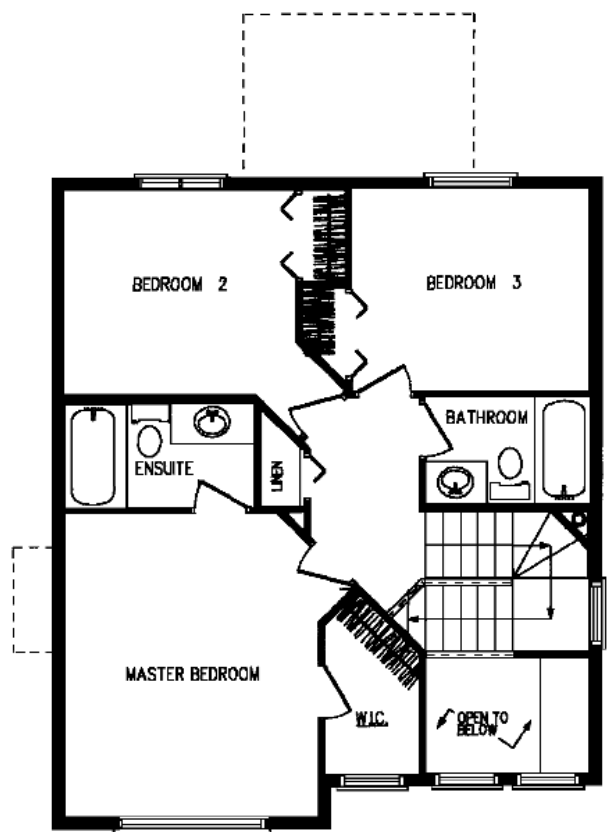

LAKEVIEW

1540 S.F.

MAIN FLOOR PLAN
842 SQUARE FEET

SECOND FLOOR PLAN
732 SQUARE FEET

*These Brochures are illustrations only,
they do not represent the actual house being built.*

*This plan is the property of Dirham Homes. All rights reserved,
including the right of reproductions in whole or in part, in any form,
without written permission of Dirham Homes.*