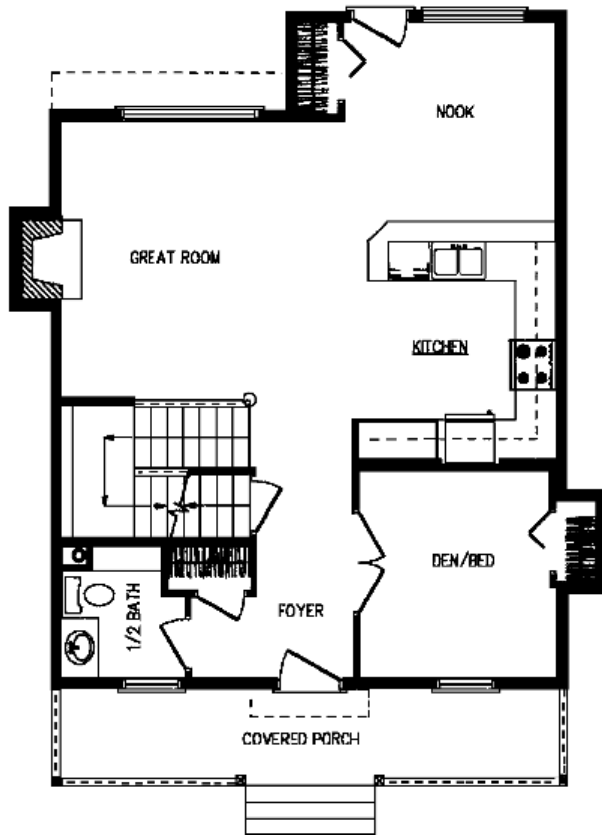

ABERDEEN II

1688 S.F.

MAIN FLOOR PLAN
834 SQUARE FEET

SECOND FLOOR PLAN
854 SQUARE FEET

*These Brochures are illustrations only,
they do not represent the actual house being built.*

*This plan is the property of Dirham Homes. All rights reserved,
including the right of reproductions in whole or in part, in any form,
without written permission of Dirham Homes.*