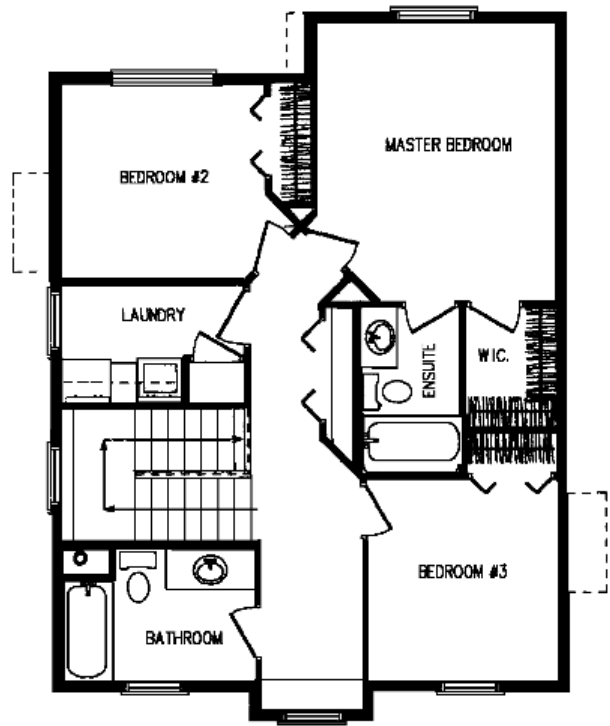

ABERDEEN II

1688 S.F.

MAIN FLOOR PLAN
834 SQUARE FEET

SECOND FLOOR PLAN
854 SQUARE FEET

*These Brochures are illustrations only,
they do not represent the actual house being built.*

*This plan is the property of Dirham Homes. All rights reserved,
including the right of reproductions in whole or in part, in any form,
without written permission of Dirham Homes.*